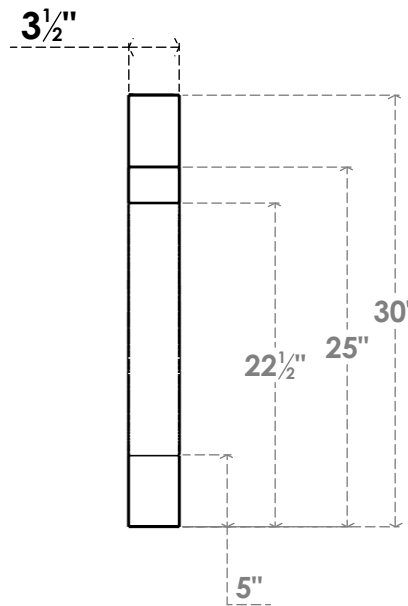

ITEM NUMBER: BRCPC035X26000X30000MRC

3 1/2"W X 26"D X 30"H MERCED ARCHITECTURAL GRADE PVC CLOSED KNEE BRACE

SIDE PROFILE

FRONT PROFILE

ISOMETRIC

EKENA MILLWORK
2300 WEST MAIN ST.
CLARKSVILLE, TX 75426
TOLL FREE: 866-607-0453
WWW.EKENAMILLWORK.COM

NOTES

1. INSTALLATION TO BE COMPLETED IN ACCORDANCE WITH MANUFACTURER'S SPECIFICATIONS.
2. DRAWING MAY NOT BE TO SCALE
3. THIS DRAWING IS INTENDED FOR DESIGN AND PLANNING PURPOSES ONLY.
4. ALL INFORMATION CONTAINED HEREIN WAS CURRENT AT THE TIME OF DEVELOPMENT BUT MUST BE REVIEWED AND APPROVED BY THE PRODUCT MANUFACTURER TO BE CONSIDERED ACCURATE.
5. ARCHITECTURAL GRADE PVC PRODUCTS ARE MADE FROM EXPANDED CELLULAR PVC AND COME NATURALLY WHITE BUT MAY BE PAINTED