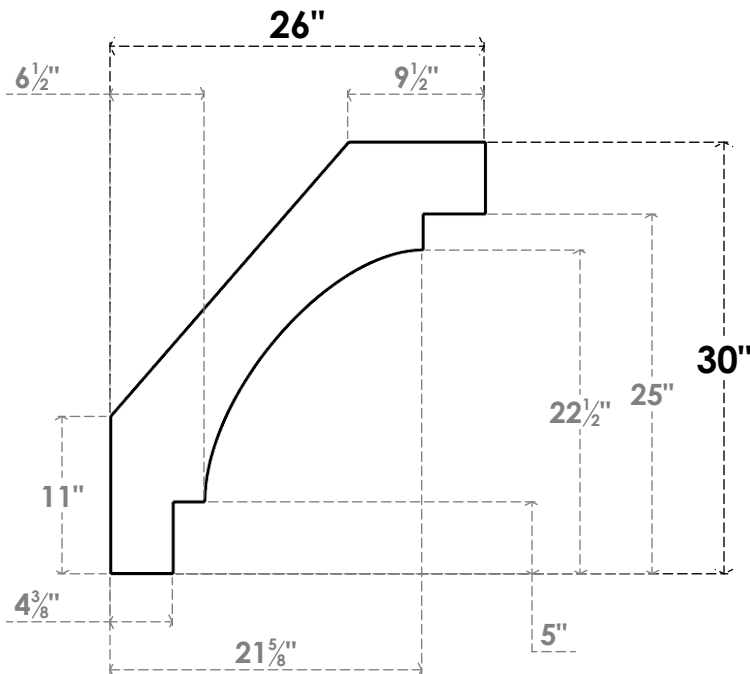

ITEM NUMBER: BRCPC035X26000X30000MRC

3 1/2"W X 26"D X 30"H MERCED ARCHITECTURAL GRADE PVC CLOSED KNEE BRACE

SIDE PROFILE

FRONT PROFILE

ISOMETRIC

EKENA MILLWORK
2300 WEST MAIN ST.
CLARKSVILLE, TX 75426
TOLL FREE: 866-607-0453
WWW.EKENAMILLWORK.COM